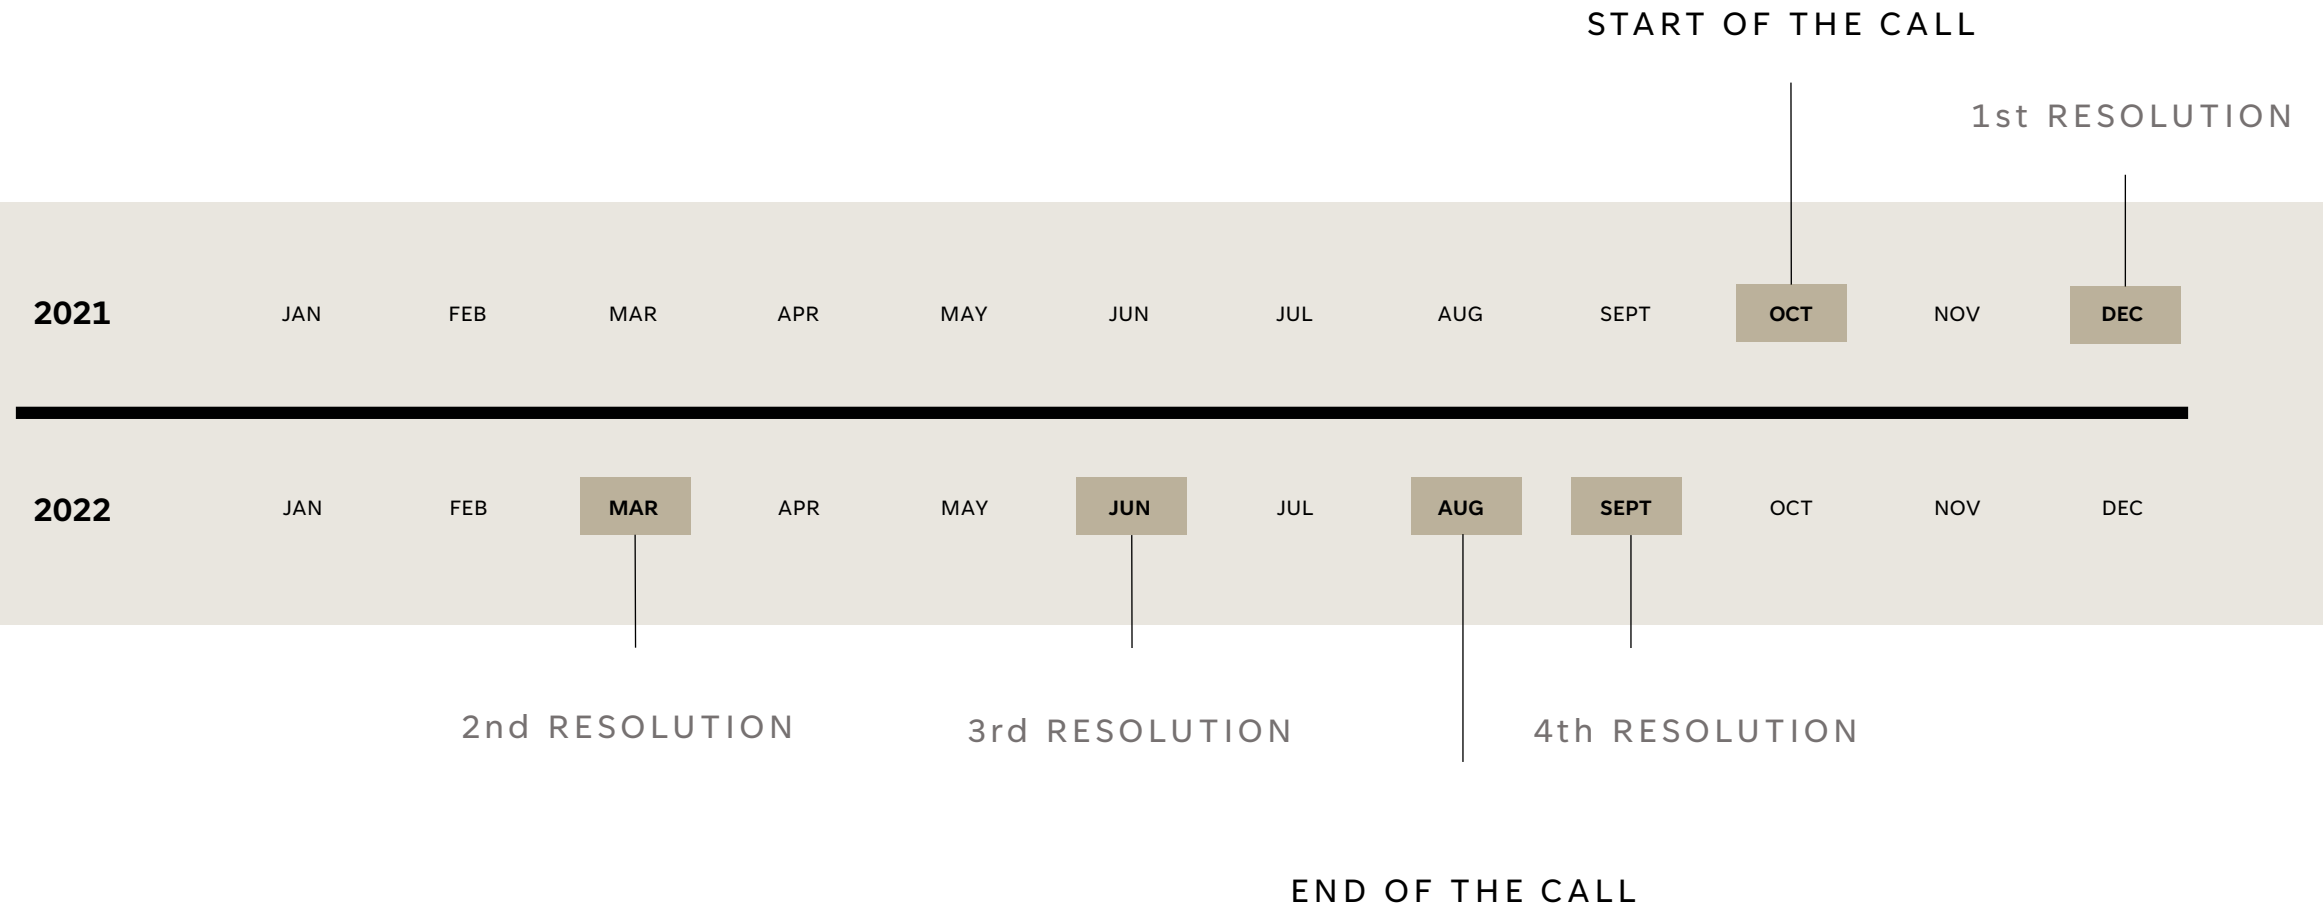

CALLS CALENDAR

PICE-MOBILITY AND PICE-VISITORS 2021 / 2022

WHEN SHOULD I PRESENT MY PROPOSAL?

Even though you can present your project from the first day of the call (01.10.2021), you must take into account the **following deadlines**.

30.11.2021

LAST DAY TO SEND THE APPLICATION IF THE PROJECT STARTS BETWEEN **15.01.2022** AND **14.04.2022**, (INCLUSIVE)

PICE CALENDAR 2021 / 2022

Get further information!

OPEN TO APPLICATIONS	DATES TO PRESENT THE PROJECTS	DECISIONS	DATE OF START OF THE PROJECT	PUBLISHING OF RESULTS	
				PROVISIONAL LIST	FINAL LIST
01.10.2021 – 31.08.2022	01.10.2021 – 30.11.2021	Dec 2021 – Jan 2022	Between 15.01.2022 and 14.01.2023	Max. 03.01.2022	Max. 14.01.2022
	01.12.2021 – 28.02.2022	Mar 2022 – Apr 2022	Between 15.04.2022 and 14.01.2023	Max. 28.03.2022	Max. 11.04.2022
	01.03.2022 – 31.05.2022	Jun 2022 – Jul 2022	Between 15.07.2022 and 14.01.2023	Max. 28.06.2022	Max. 12.07.2022
	01.06.2022 – 31.08.2022	Sept 2022 – Oct 2022	Between 15.10.2022 and 14.01.2023	Max. 29.09.2022	Max. 14.10.2022