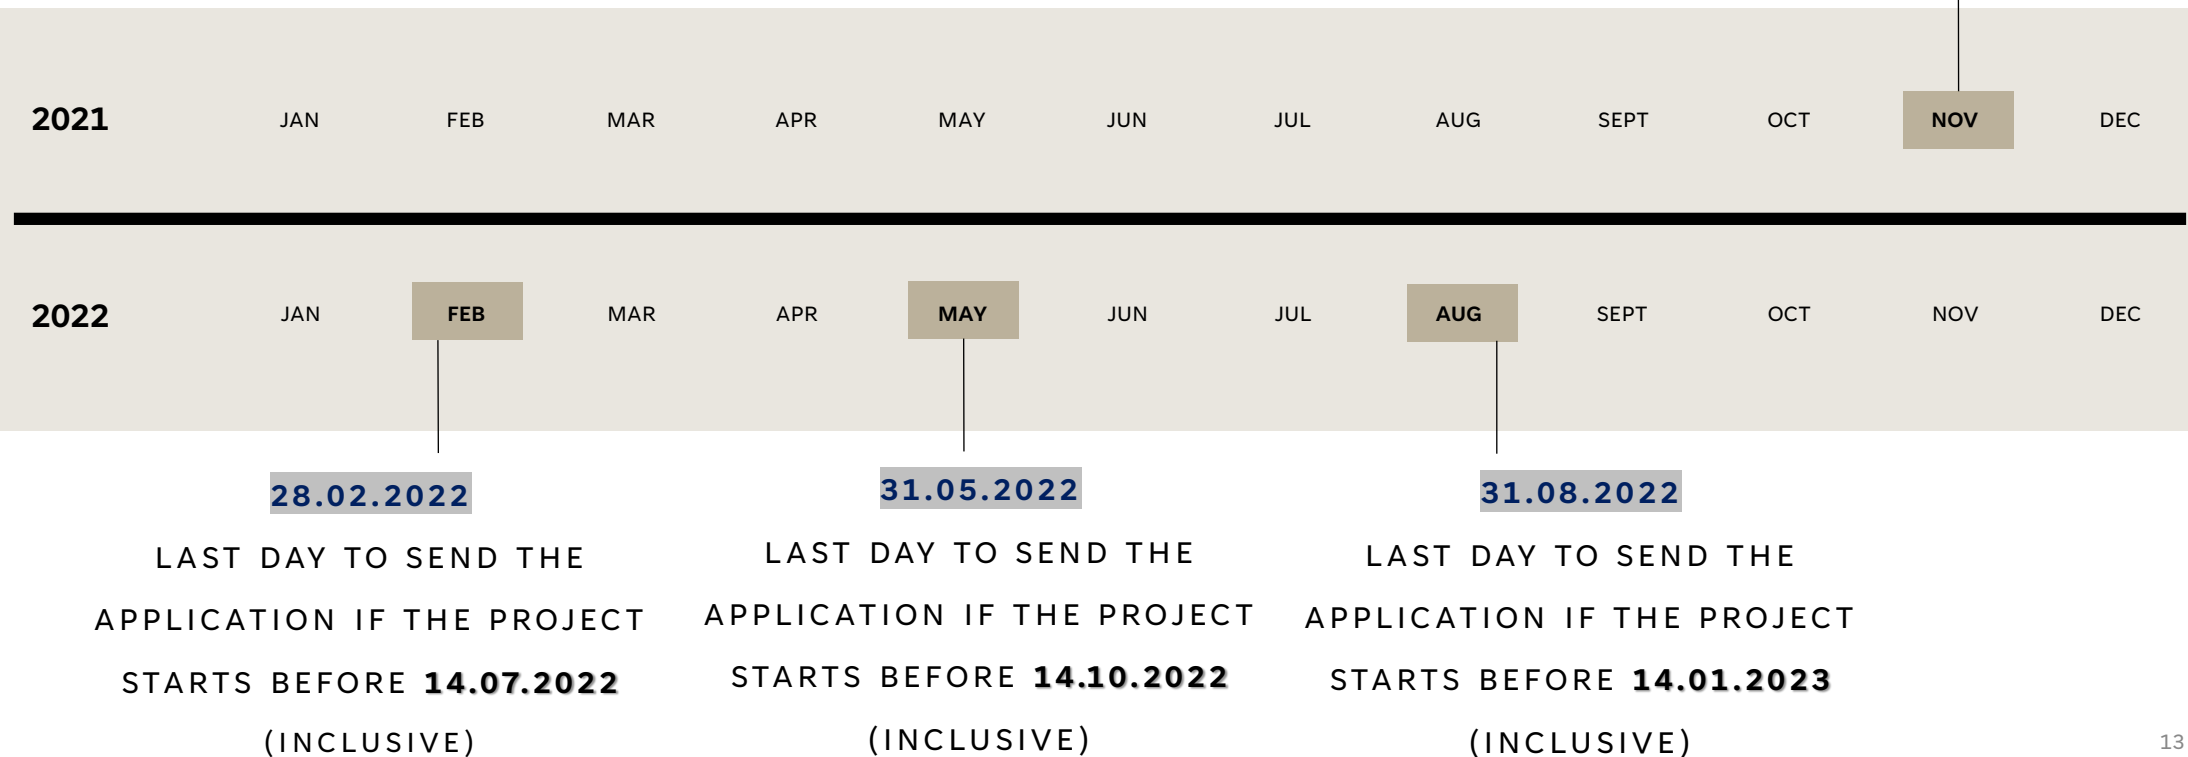

CALLS CALENDAR

PICE-MOBILITY AND PICE-VISITORS 2021 / 2022

WHEN SHOULD I PRESENT MY PROPOSAL?

Even though you can present your project from the first day of the call (01.10.2021), you must take into account the **following deadlines**.

30.11.2021

LAST DAY TO SEND THE APPLICATION IF THE PROJECT STARTS BETWEEN **15.01.2022** AND **14.04.2022**, (INCLUSIVE)

PICE CALENDAR 2021 / 2022

Get further information!

OPEN TO APPLICATIONS	DATES TO PRESENT THE PROJECTS	DECISIONS	DATE OF START OF THE PROJECT	PUBLISHING OF RESULTS	
				PROVISIONAL LIST	FINAL LIST
01.10.2021 – 31.08.2022	01.10.2021 – 30.11.2021	Dec 2021 – Jan 2022	Between 15.01.2022 and 14.01.2023	Max. 03.01.2022	Max. 14.01.2022
	01.12.2021 – 28.02.2022	Mar 2022 – Apr 2022	Between 15.04.2022 and 14.01.2023	Max. 28.03.2022	Max. 11.04.2022
	01.03.2022 – 31.05.2022	Jun 2022 – Jul 2022	Between 15.07.2022 and 14.01.2023	Max. 28.06.2022	Max. 12.07.2022
	01.06.2022 – 31.08.2022	Sept 2022 – Oct 2022	Between 15.10.2022 and 14.01.2023	Max. 29.09.2022	Max. 14.10.2022